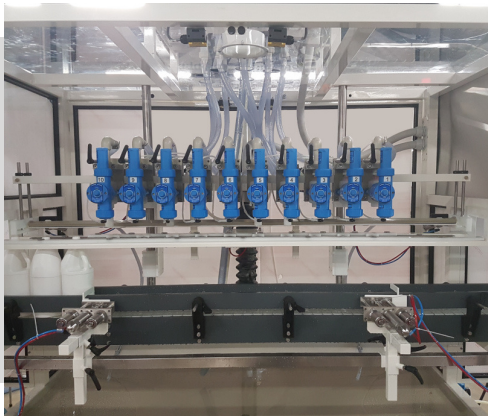

FILLING - CAPPING - LABELLING

**PREMIUM AUTOMATIC LINEAR
FILLING MACHINE**

PREMIUM AUTOMATIC LINEAR FILLING MACHINE

10 heads linear filling machine for corrosive liquids

10" color touch screen

Filling nozzles

CHARACTERISTICS

- Volumetric, electromagnetic or mass flowmeters
- 10" color touch screen
- Remote maintenance
- Management of 200 recipes via an ergonomic HMI
- Speed : up to 5000 bottles/hour

FLEXIBILITY OF USE

- For filling containers from 50ml to 30l
- Scalable machine from 2 to 10 filling heads
- Quick format change without tools
- Programming of cleaning recipes according to product recipes

APPLICATIONS

- Food
- Chemicals
- Cosmetics
- Pharmaceuticals