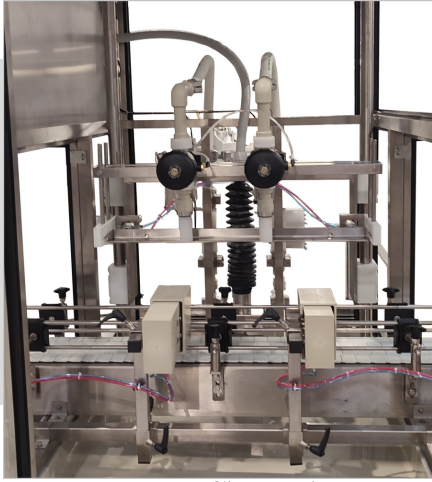

FILLING - CAPPING - LABELLING

**ECOPIL AUTOMATIC LINEAR  
FILLING MACHINE**

# ECOPIL AUTOMATIC LINEAR FILLING MACHINE

2 corrosive filling nozzles

Filler 1 head

Filling nozzle

## CHARACTERISTICS

- 304L Stainless Steel structure
- Volumetric, electromagnetic or mass flowmeters
- 7" color touch screen
- Management of 50 recipes via an ergonomic HMI
- Speed : up to 1200 bouteilles/hour
- Non upgradable machine

## FLEXIBILITY OF USE

- For filling containers from 50ml to 30l
- Machine equipped with 1 or 2 filling heads
- Quick format change without tools